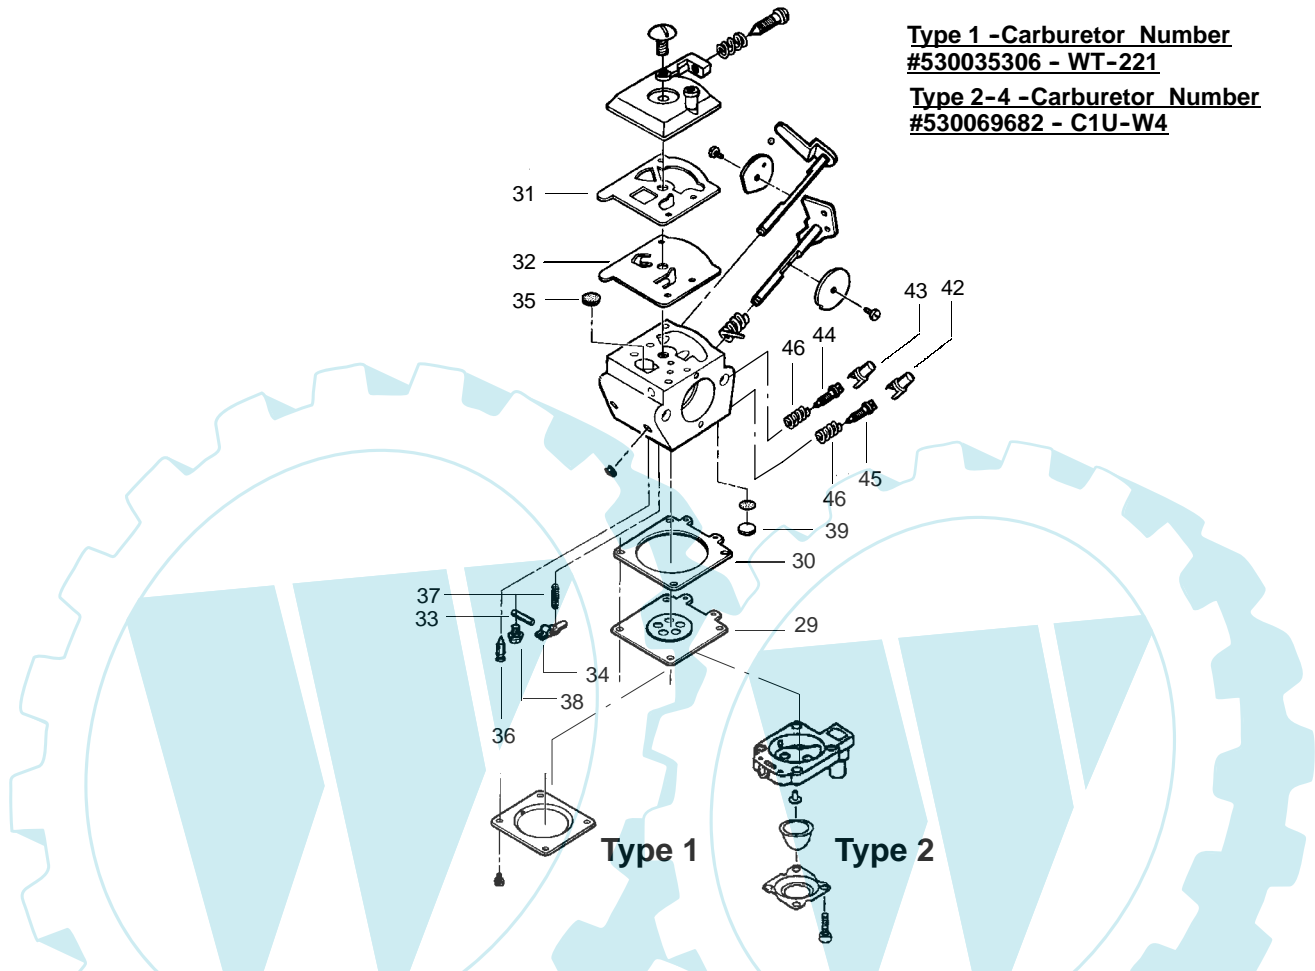

PARTS LIST NO. 530082557		JONSERED PARTS LIST	MODEL(s) HT21	
DATE 6/24/02	REPLACES 530082557-2/13/02		Note: Illustration may differ from actual model due to design changes	PAGE NO. 5

TYPE 1,2,3,4

**Type 1 -Carburetor Number
#530035306 - WT-221**

**Type 2-4 -Carburetor Number
#530069682 - C1U-W4**

Ref.	Part No.	Description	Ref.	Part No.	Description
TYPE 1 ONLY (INCL. 29-40)			TYPE 2 ONLY (INCL. 42 & 43)		
29.	530035014	Metering Diaphragm	41.	-	Carb. Repair Kit
30.	530035320	Metering Diaphragm Gasket		530035312	Type 1 (Incl. 33-40)
31.	530035164	Fuel Pump Gasket		-	Type 2 (Incl. 33-40, 42-46 & Primer Bulb)
32.	530035166	Fuel Pump Diaphragm		530069656	Walbro
33.	530035028	Metering Pin		530069969	Zama
34.	530035031	Metering Lever	TYPE 2 ONLY (INCL. 42 & 43)		
35.	530035178	Fuel Inlet Screen	42.	530038479	Limiter Cap-High
36.	530035106	Inlet Needle Valve	43.	530038478	Limiter Cap-Low
37.	530035139	Metering Lever Spring	44.	-	Needle-High
38.	530035236	Metering Lever Pin Screw		530035407	Walbro
39.	530035162	Welch Plug		530035443	Zama
40.	-	Gasket/Diaphragm Kit (Incl. 29-32)	45.	-	Needle-Low
	530069844	Walbro		530035408	Walbro
	530069866	Zama		530035444	Zama
			46.	-	Needle Spring
				530035293	Walbro
				530035445	Zama

✓ = NEW PART NUMBER FOR THIS IPL

* = REFER TO THE SERVICE REFERENCE INDICATED FOR MORE INFORMATION. (LOCATED AT END OF IPL)