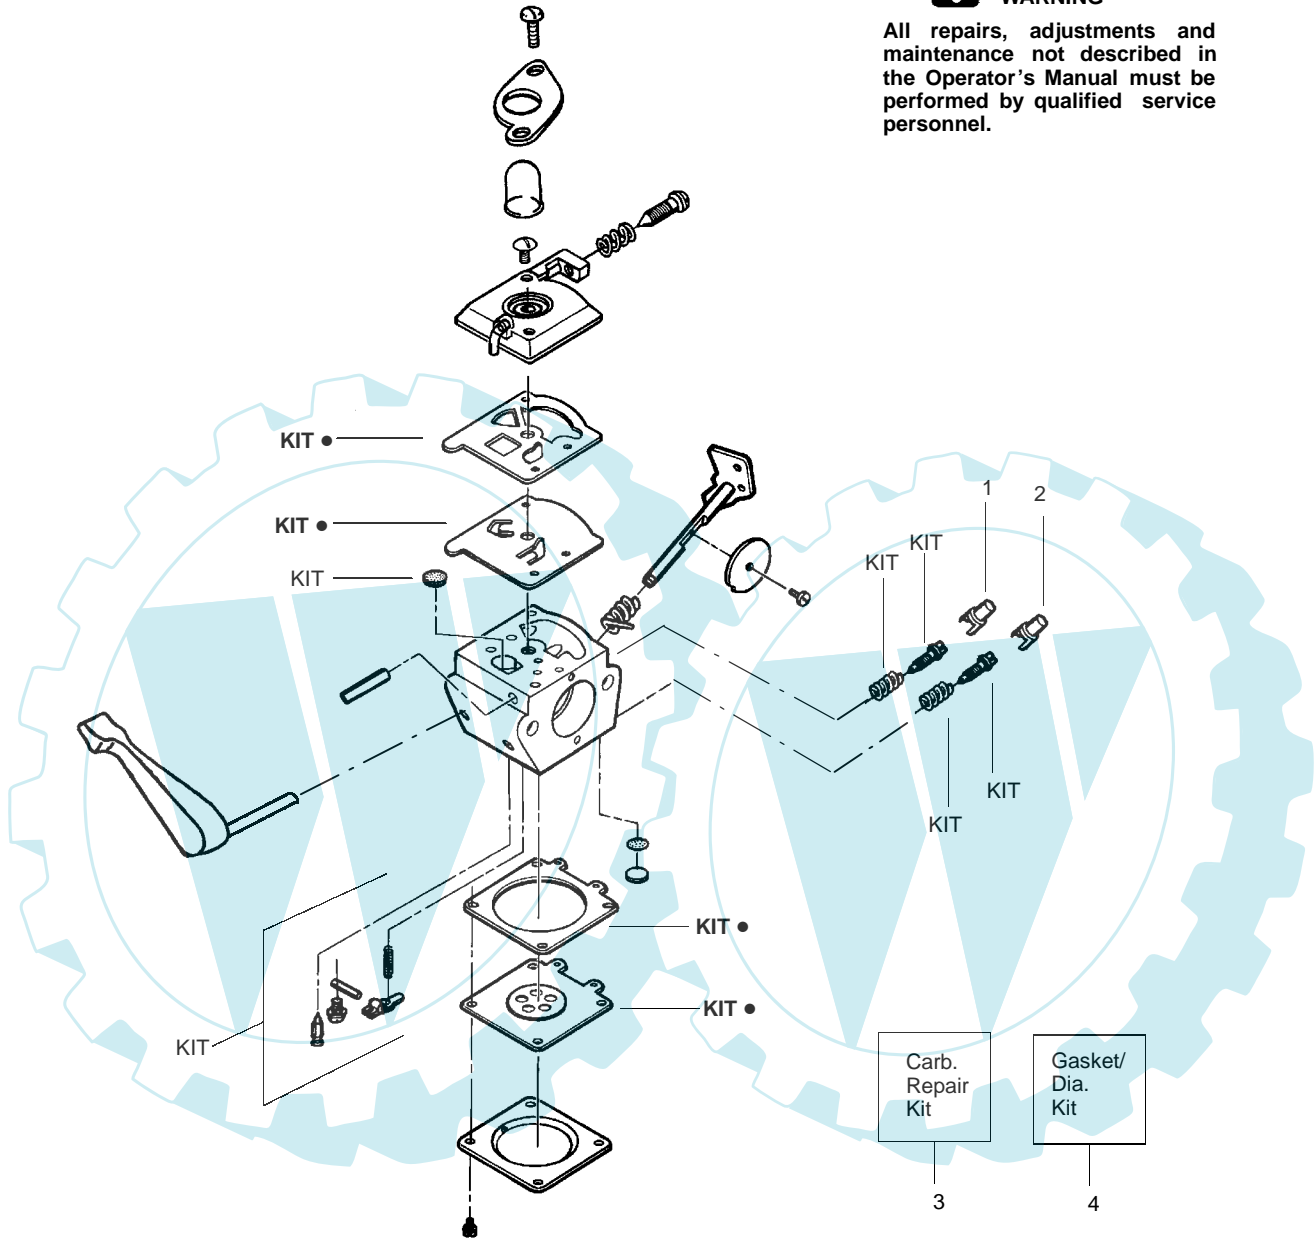

PARTS LIST NO. 530082557		JONSERED PARTS LIST	MODEL(s) HT21	
DATE 6/24/02	REPLACES 530082557-2/13/02		Note: Illustration may differ from actual model due to design changes	PAGE NO. 6

TYPE 5

Carburetor Assembly Part Number 530071601 (Zama C1U-W13)

WARNING
All repairs, adjustments and maintenance not described in the Operator's Manual must be performed by qualified service personnel.

Ref.	Part No.	Description
1.	530038478	Limiters Cap-Low
2.	530038479	Limiters Cap-High
3.	530071517	Carburetor Repair Kit (KIT = CONTENTS)
4.	530071442	Gasket/Diaphragm Kit (● = CONTENTS)

✓ = NEW PART NUMBER FOR THIS IPL   ★ = REFER TO THE SERVICE REFERENCE INDICATED FOR MORE INFORMATION. (LOCATED AT END OF IPL)
● = THESE PARTS ARE ILLUSTRATED FOR CLARITY. ORDER COMPLETE ASSEMBLY.