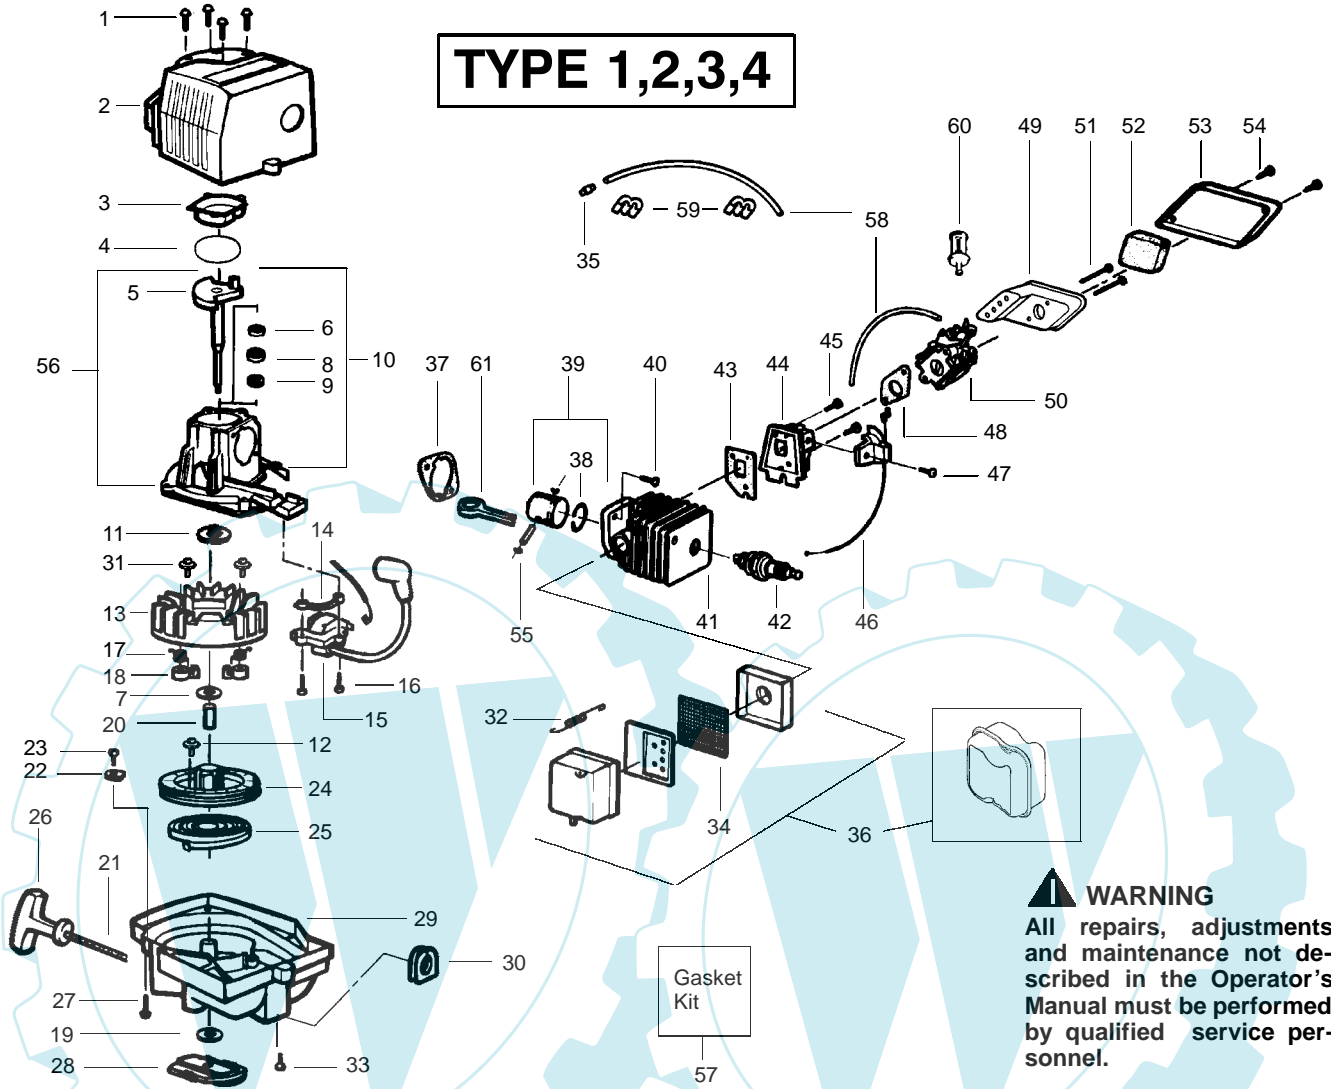

PARTS LIST NO. 530082557		JONSERED PARTS LIST	MODEL(s) HT21	
DATE 6/24/02	REPLACES 530082557-2/13/02		Note: Illustration may differ from actual model due to design changes	PAGE NO. 1

WARNING
All repairs, adjustments and maintenance not described in the Operator's Manual must be performed by qualified service personnel.

Ref.	Part No.	Description	Ref.	Part No.	Description	Ref.	Part No.	Description
1.	530016386	Screw-Shroud	27.	530015886	Screw-Fan Housing	46.	530014384	Throttle Cable Ass'y.
2.	530038013	Shroud	28.	530014396	Clutch Ass'y. Kit	47.	530015775	Screw-Throtl. Cable
3.	530029929	Crankcase Cover	29.	530014610	Fan Housing Ass'y.	48.	530019194	Gasket-Carburetor
4.	530019181	Gasket-Shrd./C'case	30.	530019182	Grommet	49.	530036192	Air Box
5.	530014307	Crankshaft Ass'y.	31.	530015882	Screw-Flywheel	50.	-	Carburetor
6.	530032125	Inner Bearing	32.	530016197	Muffler Spring		530035306	Type 1 - WT 221
7.	530015129	Washer	33.	530015934	Screw-Fan Hsg/Shrd.		530069682	Type 2-4 - C1U-w4
8.	530071615	Kit-Crankcase Seal	34.	530036180	Muffler Screen	51.	530015849	Screw-Air Box
9.	530055728	Outer Bearing	35.	530023877	Fuel Line Fitting	52.	530029934	Air Filter Foam
10.	530012491	Crankcase Ass'y. (Incl. 6,8,9)	36.	---	Muffler Kit	53.	530036193	Air Filter Cover
11.	530015941	Retaining Ring		530069659	Old Style	54.	530015635	Screw-A.F. Cover
12.	530016080	Screw-Pulley		530071574	New Style	55.	530015162	Piston Pin Retainer
13.	530039149	Flywheel Ass'y.	37.	530019223	Cylinder Gasket	56.	530071573	C'case & C'shaft Assy. (Incl. 5 & 10)
14.	530036145	Spacer-Ignit. Mod.	38.	-	Piston Ring		530069622	Engine Gasket Kit (Incl. 4, 37, 43 & 48)
15.	530039163	Ignition Module		530029924	18cc (Type 1-3)	57.	530069622	Engine Gasket Kit (Incl. 4, 37, 43 & 48)
16.	530015954	Screw-Ignit. Mod.		530036404	21cc (Type 4)	58.	530069599	Fuel Line Kit (Incl. (Fuel and Vent lines)
17.	530016191	Spring-Starter Dog	39.	-	Piston Kit(Incl. 38 & 55)		530016103	Retainer Clip
18.	530049284	Starter Dog		530069613	18cc (Type 1-3)	59.	530016103	Retainer Clip
19.	530015828	Washer		530069621	21cc (Type 4)	60.	530095646	Fuel Pick-up Ass'y.
20.	530015930	Flywheel Spacer	40.	530015953	Screw-Cylinder	61.	530069615	Connecting Rod Ass'y.
21.	530069232	Rope Kit	41.	-	Cylinder		Not Shown	
22.	530015963	Retainer		530069614	18cc (Type 1-3)		-	Operator Manual
23.	530015496	Screw-Retainer		530069619	21cc (Type 4)		530086908	Scandinavian
24.	530069353	Starter Pulley Kit	42.	952030249	Spark Plug(RCJ-6Y)		530086909	European
25.	530042085	Starter Spring	43.	530019233	Gasket-Cylin./Carb.			
26.	530027569	Starter Handle	44.	530049024	Carb. Adaptor			
			45.	530016014	Screw-Carb. Adap.			

✓ = NEW PART NUMBER FOR THIS IPL

* = REFER TO THE SERVICE REFERENCE INDICATED FOR MORE INFORMATION. (LOCATED AT END OF IPL)