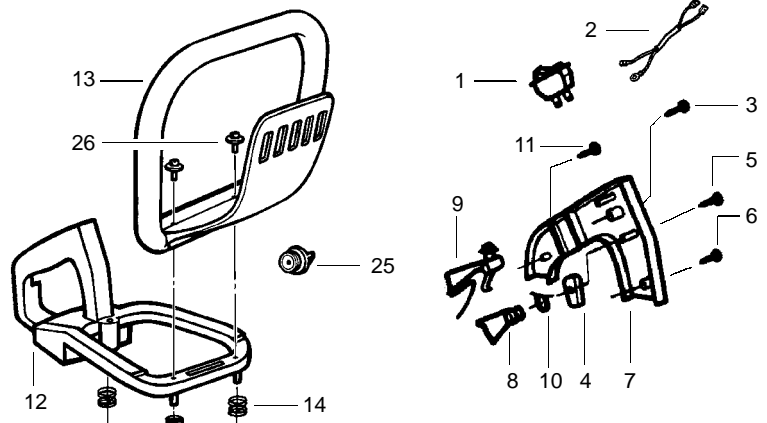

To identify correct part number, check trimmer type at the end of the serial number decal.

Example of serial number; 02134N401525-2

The -2 tells it is a type 2.

02 means it was build in 2002.

The 134 means it was built on the 134th day of that year.

✓ = NEW PART NUMBER FOR THIS IPL

* = REFER TO THE SERVICE REFERENCE INDICATED FOR MORE INFORMATION. (LOCATED AT END OF IPL)

PARTS LIST NO. 530082557		JONSERED PARTS LIST	MODEL(s) HT21
DATE 6/24/02	REPLACES 530082557-2/13/02		Note: Illustration may differ from actual model due to design changes