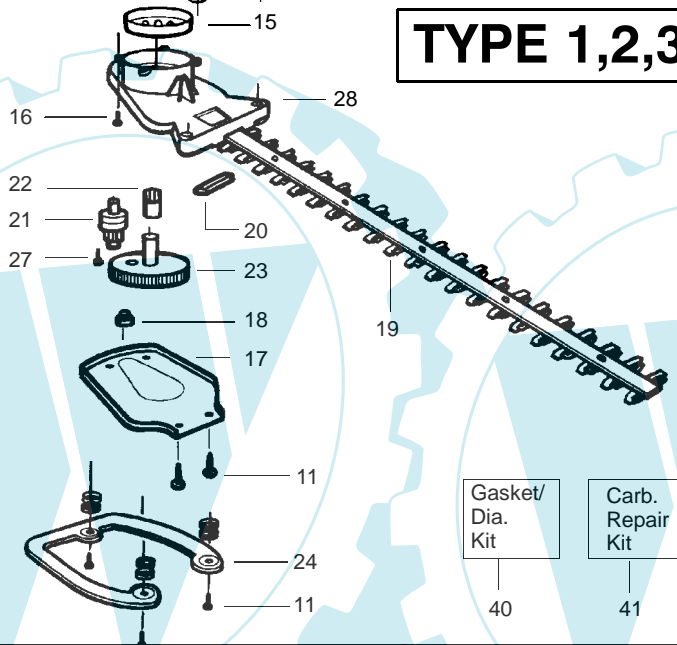

To identify correct part number, check trimmer type at the end of the serial number decal.

Example of serial number; 02134N401525-2

The -2 tells it is a type 2.

02 means it was build in 2002.

The 134 means it was built on the 134th day of that year.

✓ = NEW PART NUMBER FOR THIS IPL

* = REFER TO THE SERVICE REFERENCE INDICATED FOR MORE INFORMATION. (LOCATED AT END OF IPL)

PARTS LIST NO. 530082557		JONSERED PARTS LIST	MODEL(s) HT21
DATE 6/24/02	REPLACES 530082557-2/13/02		Note: Illustration may differ from actual model due to design changes

TYPE 1,2,3,4

Ref.	Part No.	Description	Ref.	Part No.	Description
1.	530029954	Ignition Switch	26.	530015955	Screw
2.	530054133	Lead Wire/Switch Assy	27.	530015805	Screw
3.	530015775	Screw	28.	530014399	Gear Box Ass'y. (Incl. 21, 22 & 27)
4.	530029958	Trigger Lever			
5.	530015940	Screw			
6.	530015770	Screw			
7.	530038305	Handle Cover			
8.	530053884	Throttle Trigger			
9.	530053900	Throttle Lockout			
10.	530036123	Trigger Spring			
11.	530015934	Screw			
12.	530047879	Rear Handle/Tank Ass'y.			
13.	530094992	Front Handle			
14.	530029946	Spring			
15.	530056069	Clutch & Drum Ass'y.			
16.	530015886	Screw			
17.	530029916	Gear Box Plate			
18.	530032121	Bushing Blade			
19.	530403228	Blade Ass'y.			
20.	530029948	Blade Seal			
21.	530036228	Pinion Ass'y.			
22.	530016013	Gear Bearing			
23.	530069355	Drive Gear Ass'y.			
24.	530036046	Isolator Plate			
25.	530047877	Fuel Cap Ass'y.			

✓ = NEW PART NUMBER FOR THIS IPL ★ = REFER TO THE SERVICE REFERENCE INDICATED FOR MORE INFORMATION. (LOCATED AT END OF IPL)

PARTS LIST NO. 530082557		JONSERED PARTS LIST	MODEL(s) HT21
DATE 6/24/02	REPLACES 530082557-2/13/02		Note: Illustration may differ from actual model due to design changes